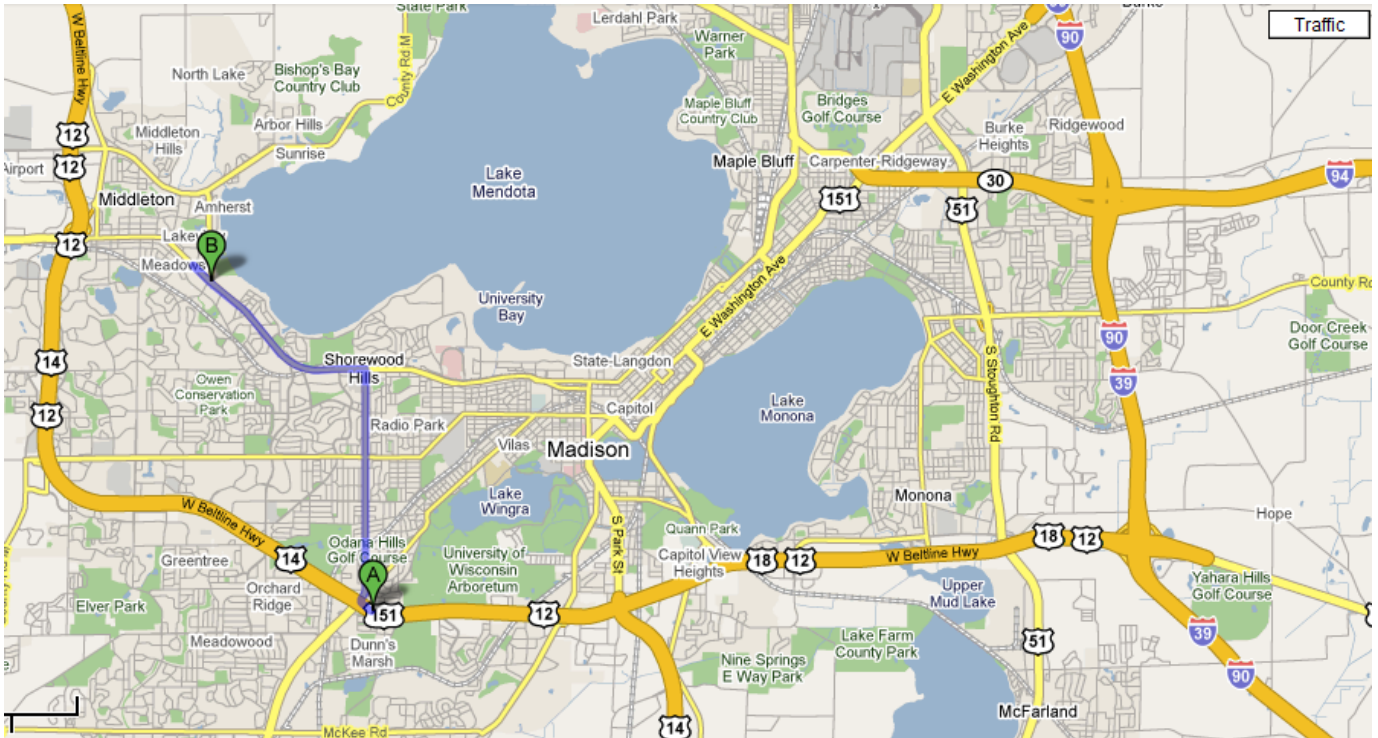

# Badgerland Area

# Map to Asbury Church

## From the East (highlighted on map above)

1. Exit the Beltline Highway at **Exit 258**
2. Keep **right** at the fork, follow signs for **Midvale Blvd** and merge onto **S Midvale Blvd**
3. Turn **left** at **University Ave**
4. Turn **left** into **Asbury United Methodist Church**

## From the West

1. Exit the Beltline Highway at **Exit 215A** toward **University Ave/US-14** 📷
2. Turn **left** at **University Ave/US-14**
3. Continue to follow University Ave
4. Turn **right** into **Asbury United Methodist Church**