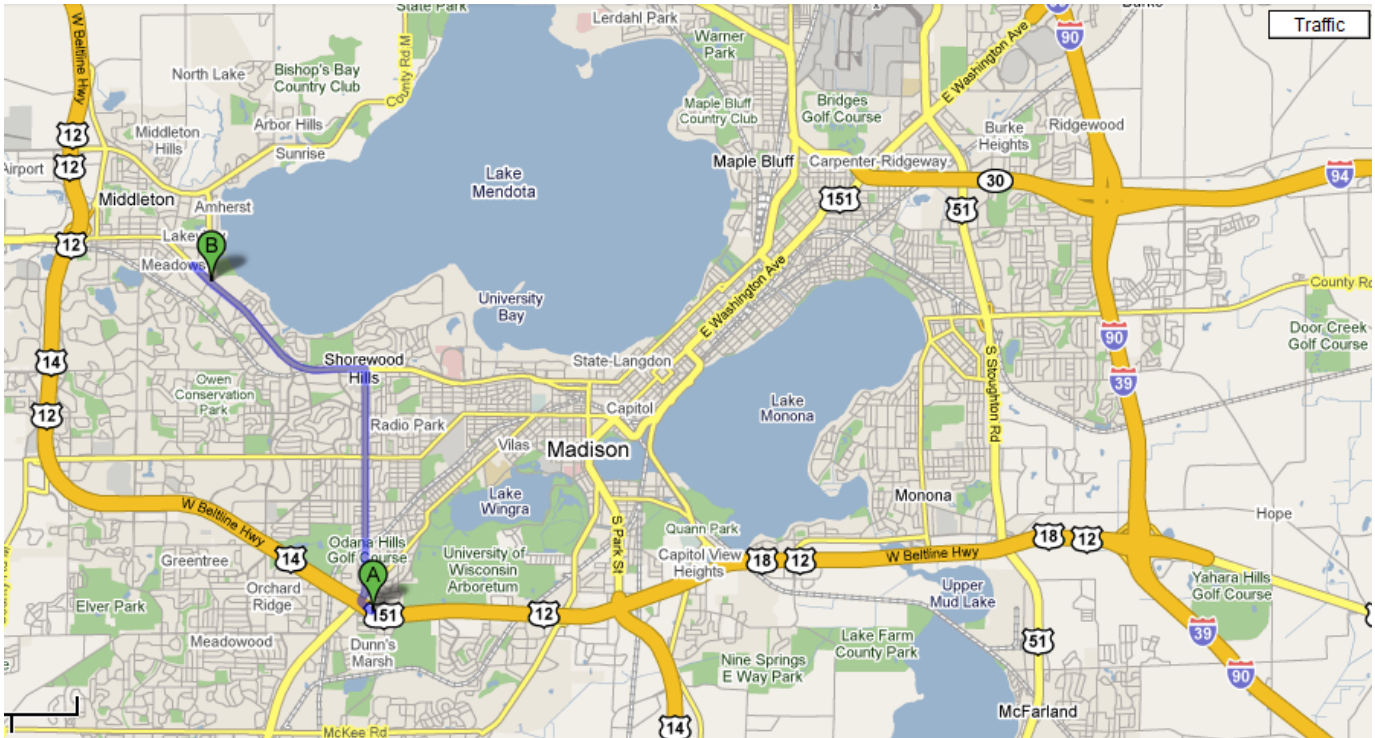

Badgerland Area

NEW YEAR'S

EVE DANCE

December 31st, 2011
Asbury United Methodist Church
6101 University Ave.
Madison, WI. 53705

- \$5 suggested donation but no addict turned away
- 5pm: Potluck Dinner; Bring a dish to pass!
- 7pm: Speaker Meeting
- D.J. Dance to follow
- 50/50 Raffle

Send an e-mail to badgerland.activities.chair@gmail.com to be added to the activities mailing list

Map to Asbury Church

From the East (highlighted on map above)

1. Exit the Beltline Highway at **Exit 258**
2. Keep **right** at the fork, follow signs for **Midvale Blvd** and merge onto **S Midvale Blvd**
3. Turn **left** at **University Ave**
4. Turn **left** into **Asbury United Methodist Church**

From the West

1. Exit the Beltline Highway at **Exit 215A** toward **University Ave/US-14** 📷
2. Turn **left** at **University Ave/US-14**
3. Continue to follow **University Ave**
4. Turn **right** into **Asbury United Methodist Church**